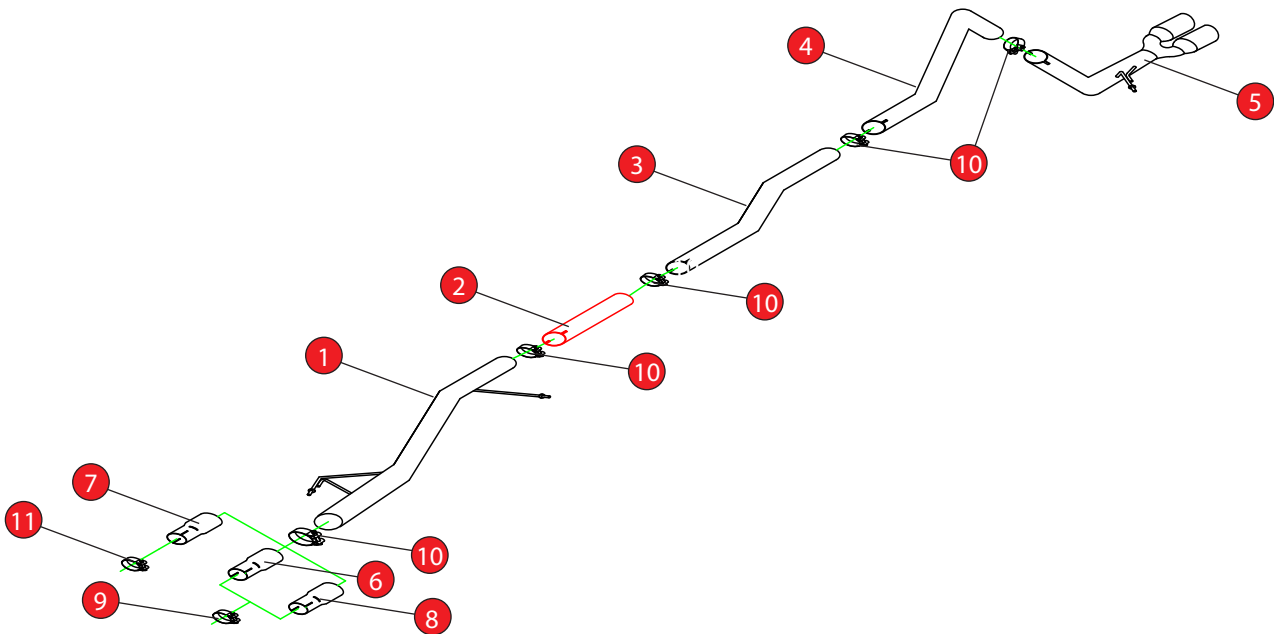

## Scorpion Exhaust Particulate Filter-back Monaco

fits to:

VW Transporter T5 SWB & LWB, 2WD & 4Motion 2.0 BiTDi (180ps) 10-15  
 VW Transporter T6 SWB & LWB, 2WD & 4Motion 2.0 BiTDi (204ps) 15-Current

## Parts in this kit

1x 705VW  
 1x 707VW  
 1x 699VW  
 1x 700VW  
 1x 702VW49  
 1x AD03  
 1x AD04  
 1x AD98  
 1x Z016.10064  
 5x Z016.10063  
 1x Z016.10004

CAR	VW Transporter T5 / T6	PART NO.	SVWS047
YEAR	VARIES	FIT KITS	205FK
NOTES	Where not supplied use original fittings. Only use Item 2 when fitting Scorpion exhaust to a long wheel base model.	FEATURES	Pipe diameter:- 70mm , 2 3/4"

NO.	PART NO.	DESCRIPTION	QTY
1	705VW	Centre No Silencer	1
2	707VW	Link Pipe (Only use when fitting Scorpion exhaust to long wheel base models)	1
3	776VW	Centre Pipe	1
4	777VW	Link Pipe	1
5	702VW49	Tail Pipe With Monaco Trims	1
Fit Kit			
6	AD03	Adaptor	1
7	AD04	Adaptor (Use when fitting to 1.9 engine vehicles only.)	1
8	AD98	Adaptor (Use when fitting to T6 model)	1
9	Z016.10064	63 - 68 Clamp	1
10	Z016.10063	72mm H/D Clamp	5
11	Z016.10004	55 - 59 Clamp	1